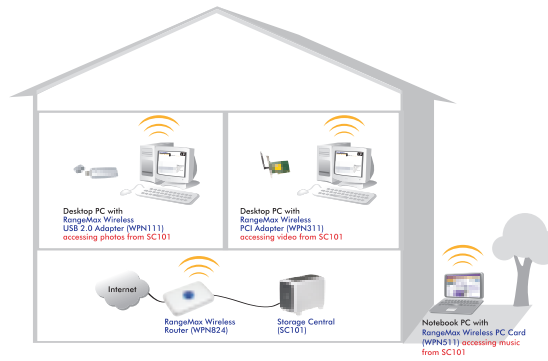

Easy as 1 2 3

Product Specifications

- **Interface:**
  - 10/100 Mbps (auto-sensing) Ethernet, RJ-45
- **Standards:**
  - IEEE 802.3, IEEE 802.3u
- **Supported Protocol:**
  - TCP/IP, DHCP, SAN
- **Interface:**
  - One 10/100Mbps RJ-45 Ethernet port
  - One Reset Button
- **Connection Speed:**
  - 10/100 Mbps
- **Supported Hard Drives:**
  - Two 3.5" internal ATA6 or above IDE hard drives
- **Diagnostic LEDs:**
  - Hard Disk: Red
  - Power: Green
  - Network: Yellow
- **Warranty:**
  - NETGEAR 1-year warranty

Physical Specifications

- **Dimensions**
  - 6.75" x 4.25" x 5.66" (L x W x H)
- **Ambient Operating Temperature**
  - 0°-35° C
- **Certifications**
  - FCC, CE, IC, C-Tick

System Requirements

- Windows 2000(SP4), XP Home or Pro (SP1 or SP2), Windows 2003(SP4)
- DHCP server in the network
- Compatible with ATA6 or above IDE (Parallel ATA) hard disks

Package Contents

- Storage Central SC101
- 12V, 5A power adapter, localized to country of sale
- Ethernet cable
- Installation Guide
- Resource CD
- SmartSync Pro Backup Software CD
- Warranty/Support information card

NETGEAR Related Products

- WPN824 RangeMax™ Wireless Router
- WGT624 108 Mbps Wireless Firewall Router
- WGR614 54 Mbps Wireless Router
- XE102 Wall-Plugged Ethernet Bridge
- XE104 85 Mbps Wall-Plugged Ethernet Bridge w/ 4-port Switch
- WGE111 54 Mbps Wireless Game Adapter

4500 Great America Parkway
Santa Clara, CA 95054 USA
Phone: 1-888-NETGEAR (638-4327)
E-mail: info@NETGEAR.com
www.NETGEAR.com